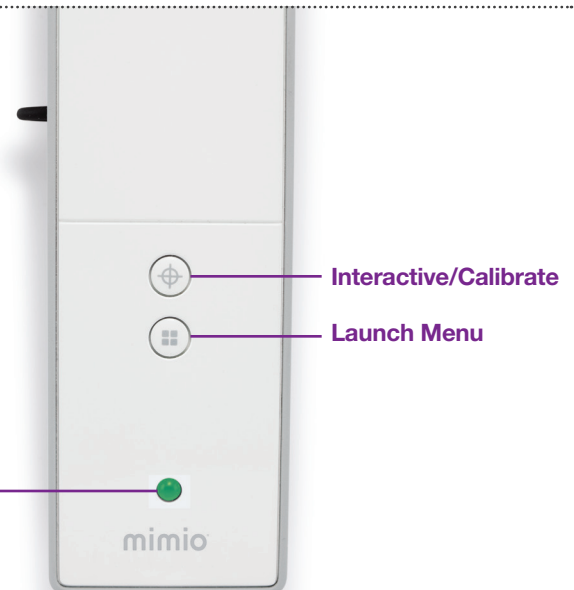

The MimioTeach™ interactive whiteboard easily turns any dry erase whiteboard into an interactive system.

Dock the stylus on the side of the MimioTeach bar for recharging when not in use. Status light will turn solid green during charging.\*

\*An amber light on the stylus indicates that it must be recharged immediately.

Depressing tip, while holding down Button A, creates Right-Click.

**Status Light**

**Off:** Not receiving power; USB/power cable is not connected, or MimioTeach is turned off.

**Solid Green:** MimioTeach is connected and receiving power; MimioStudio™ software is running.

**Flashing Green:** MimioTeach is connected and receiving power; MimioStudio software is not running.

**Solid Amber:** MimioTeach is connected and receiving power; MimioTeach is searching for connection to the MimioHub™ receiver.