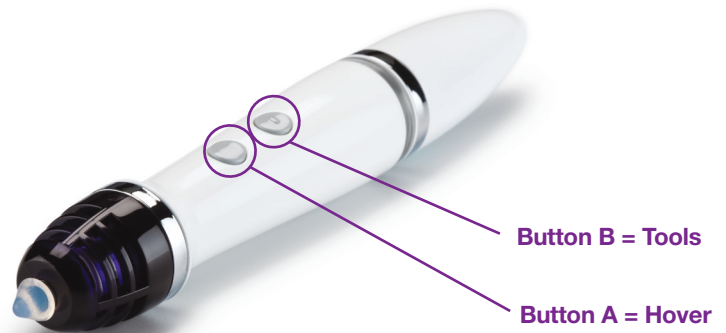

The MimioTeach™ interactive whiteboard easily turns any dry erase whiteboard into an interactive system.

Dock the stylus on the side of the MimioTeach bar for recharging when not in use. Status light will turn solid green during charging.\*

\*An amber light on the stylus indicates that it must be recharged immediately.

Depressing tip, while holding down Button A, creates Right-Click.

**Status Light**

**Off:** Not receiving power; USB/power cable is not connected, or MimioTeach is turned off.

**Solid Green:** MimioTeach is connected and receiving power; MimioStudio™ software is running.

**Flashing Green:** MimioTeach is connected and receiving power; MimioStudio software is not running.

**Solid Amber:** MimioTeach is connected and receiving power; MimioTeach is searching for connection to the MimioHub™ receiver.